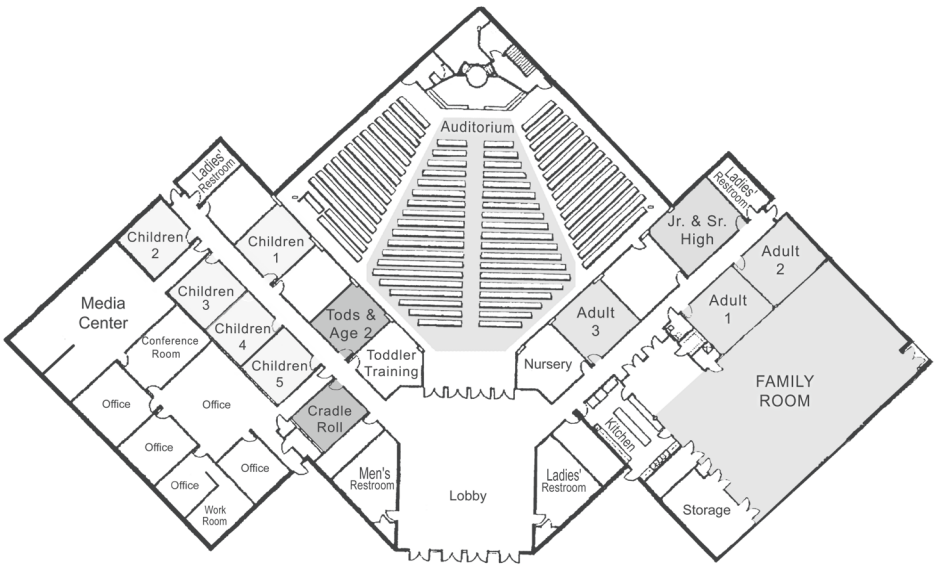

Schedule of Services

Sunday:

Bible Classes 9 a.m.
Morning Worship 10 a.m.
Evening Worship 6 p.m.